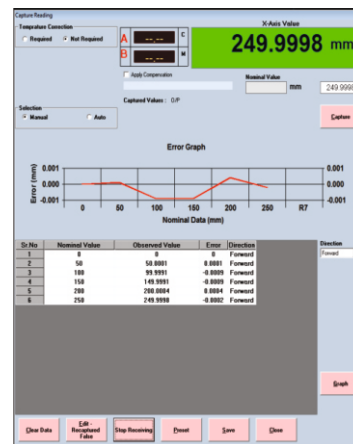

Nominal Value	Observed Value	Error	Direction
0	0.0000	0.0000	Forward
10	10.0002	0.0002	Forward
20	20.0001	0.0001	Forward
30	30.0003	0.0003	Forward
40	40.0000	0.0000	Forward
50	50.0001	0.0001	Forward