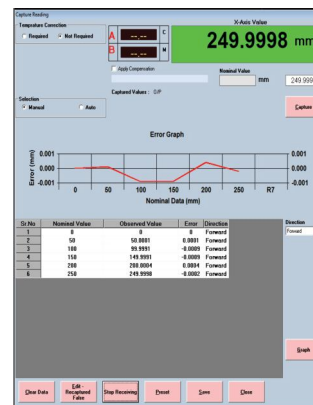

LINE MEASURE 1000

Line measure is an ideal calibration solution for measuring scale & tape. In the field of engineering measuring tapes & scales play an important role & precision are important for marking large components correctly. Scales & tape are widely used for measurement in the field of civil, mechanical & textile industry.

The instrument calibrates different sizes of tapes & scales with high precision for maintaining high standards and measurement upto 1000mm.

Features

- Meets IS1269 Part 2 requirement
- Higher accuracy & repeatability
- High precision digital measuring system with 0.001mm resolution as reference
- The machine base is designed to ensure frictionless when tapes are stretched under tension of 50 N & above
- High Accuracy CCD camera
- Compact & user friendly

Application :
For checking scale & measuring tapes

Software : Version 1.0.0

- Data Acquisition
- Graphical presentation
- Selectable measuring steps
- Summary of measurement results

Technical Specification

Range	0 to 1000mm
Resolution	0.001/0.005 mm(selectable)
Accuracy	±0.015 mm./meter
Microscope Magnification	20X*
Overall Dimension	approx. 1500x300x400mm
Display System	PC Based

*Different microscope magnification optionally available on request.

Serial No	Checked Value	Error	Status
1	0.0001	0.0001	Failed
2	0.0009	-0.0009	Failed
3	0.0009	-0.0009	Failed
4	0.0004	0.0004	Failed
5	0.0002	-0.0002	Failed

Manufactured by & Sales by
Aditya Engineering Company

HEAD OFFICE :
67, Hadapsar Industrial Estate, P.O.B. No. 1202, Pune - 411013, India.
Telephone : +91-20-660 69595, 2687 0158/159 Fax : +91-20-26870858